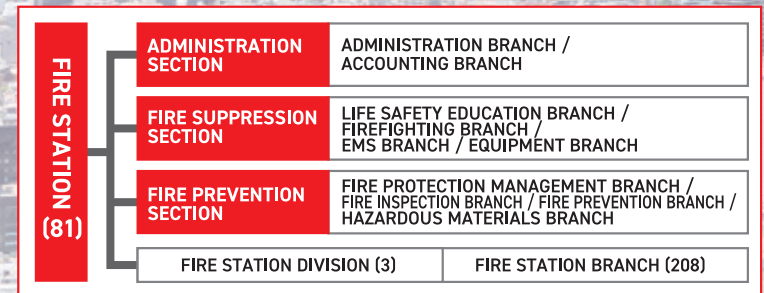

Organization

TFD Service Area

The TFD was established on March 7, 1948 as a municipal fire service organization, and protects Tokyo residents' lives and properties (exc. for the island areas and Inagi City).

About 18,600 TFD personnel work at fire and life safety for about 14,000,000 people in the urban and rural areas of about 1,770km² with a lot of high-rise apartment buildings, commercial facilities or mountains.

Make up

TFD

Resources

Each fire station has the latest fire apparatus, and is all the time ready for emergencies.

Personnel	18,655	Fire Station	81
Uniformed	18,233	Fire Station Division	3
Non-Uniformed	422	Fire Station Branch	208
		Fire Apparatus	2,009

As of April 1, 2022

Rank

As of April 1, 2022