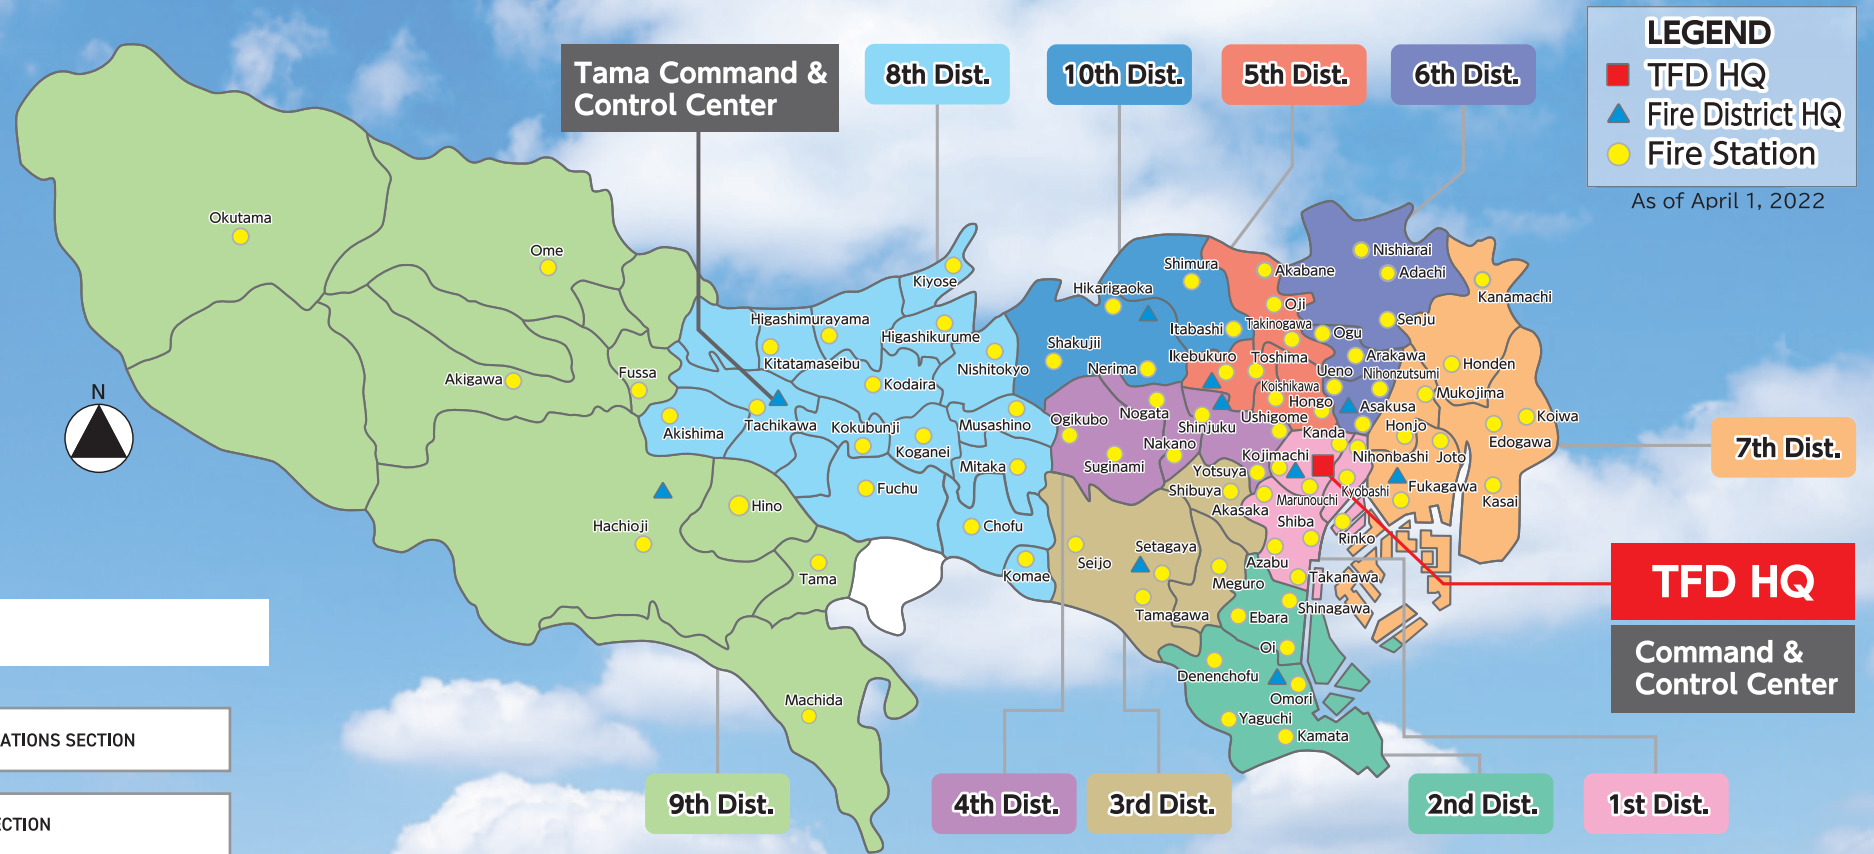

# Organization

## TFD Service Area

The TFD was established on March 7, 1948 as a municipal fire service organization, and protects Tokyo residents' lives and properties (exc. for the island areas and Inagi City).

About 18,600 TFD personnel work at fire and life safety for about 14,000,000 people in the urban and rural areas of about 1,770km<sup>2</sup> with a lot of high-rise apartment buildings, commercial facilities or mountains.

## Make up

**TFD**

## Rank

As of April 1, 2022