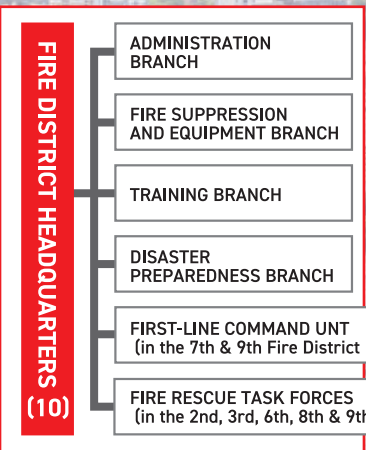

## TFD Service Area

The TFD was established on March 7, 1948 as a municipal fire service organization, and protects Tokyo residents' lives and properties (exc. for the island areas and Inagi City).

About 18,600 TFD personnel work at fire and life safety for about 14,000,000 people in the urban and rural areas of about 1,770km<sup>2</sup> with a lot of high-rise apartment buildings, commercial facilities or mountains.

## Make up

**TFD**

## Resources

Each fire station has the latest fire apparatus, and is all the time ready for emergencies.

Personnel	18,655	Fire Station	81
Uniformed	18,233	Fire Station Division	3
Non-Uniformed	422	Fire Station Branch	208
		Fire Apparatus	2,009